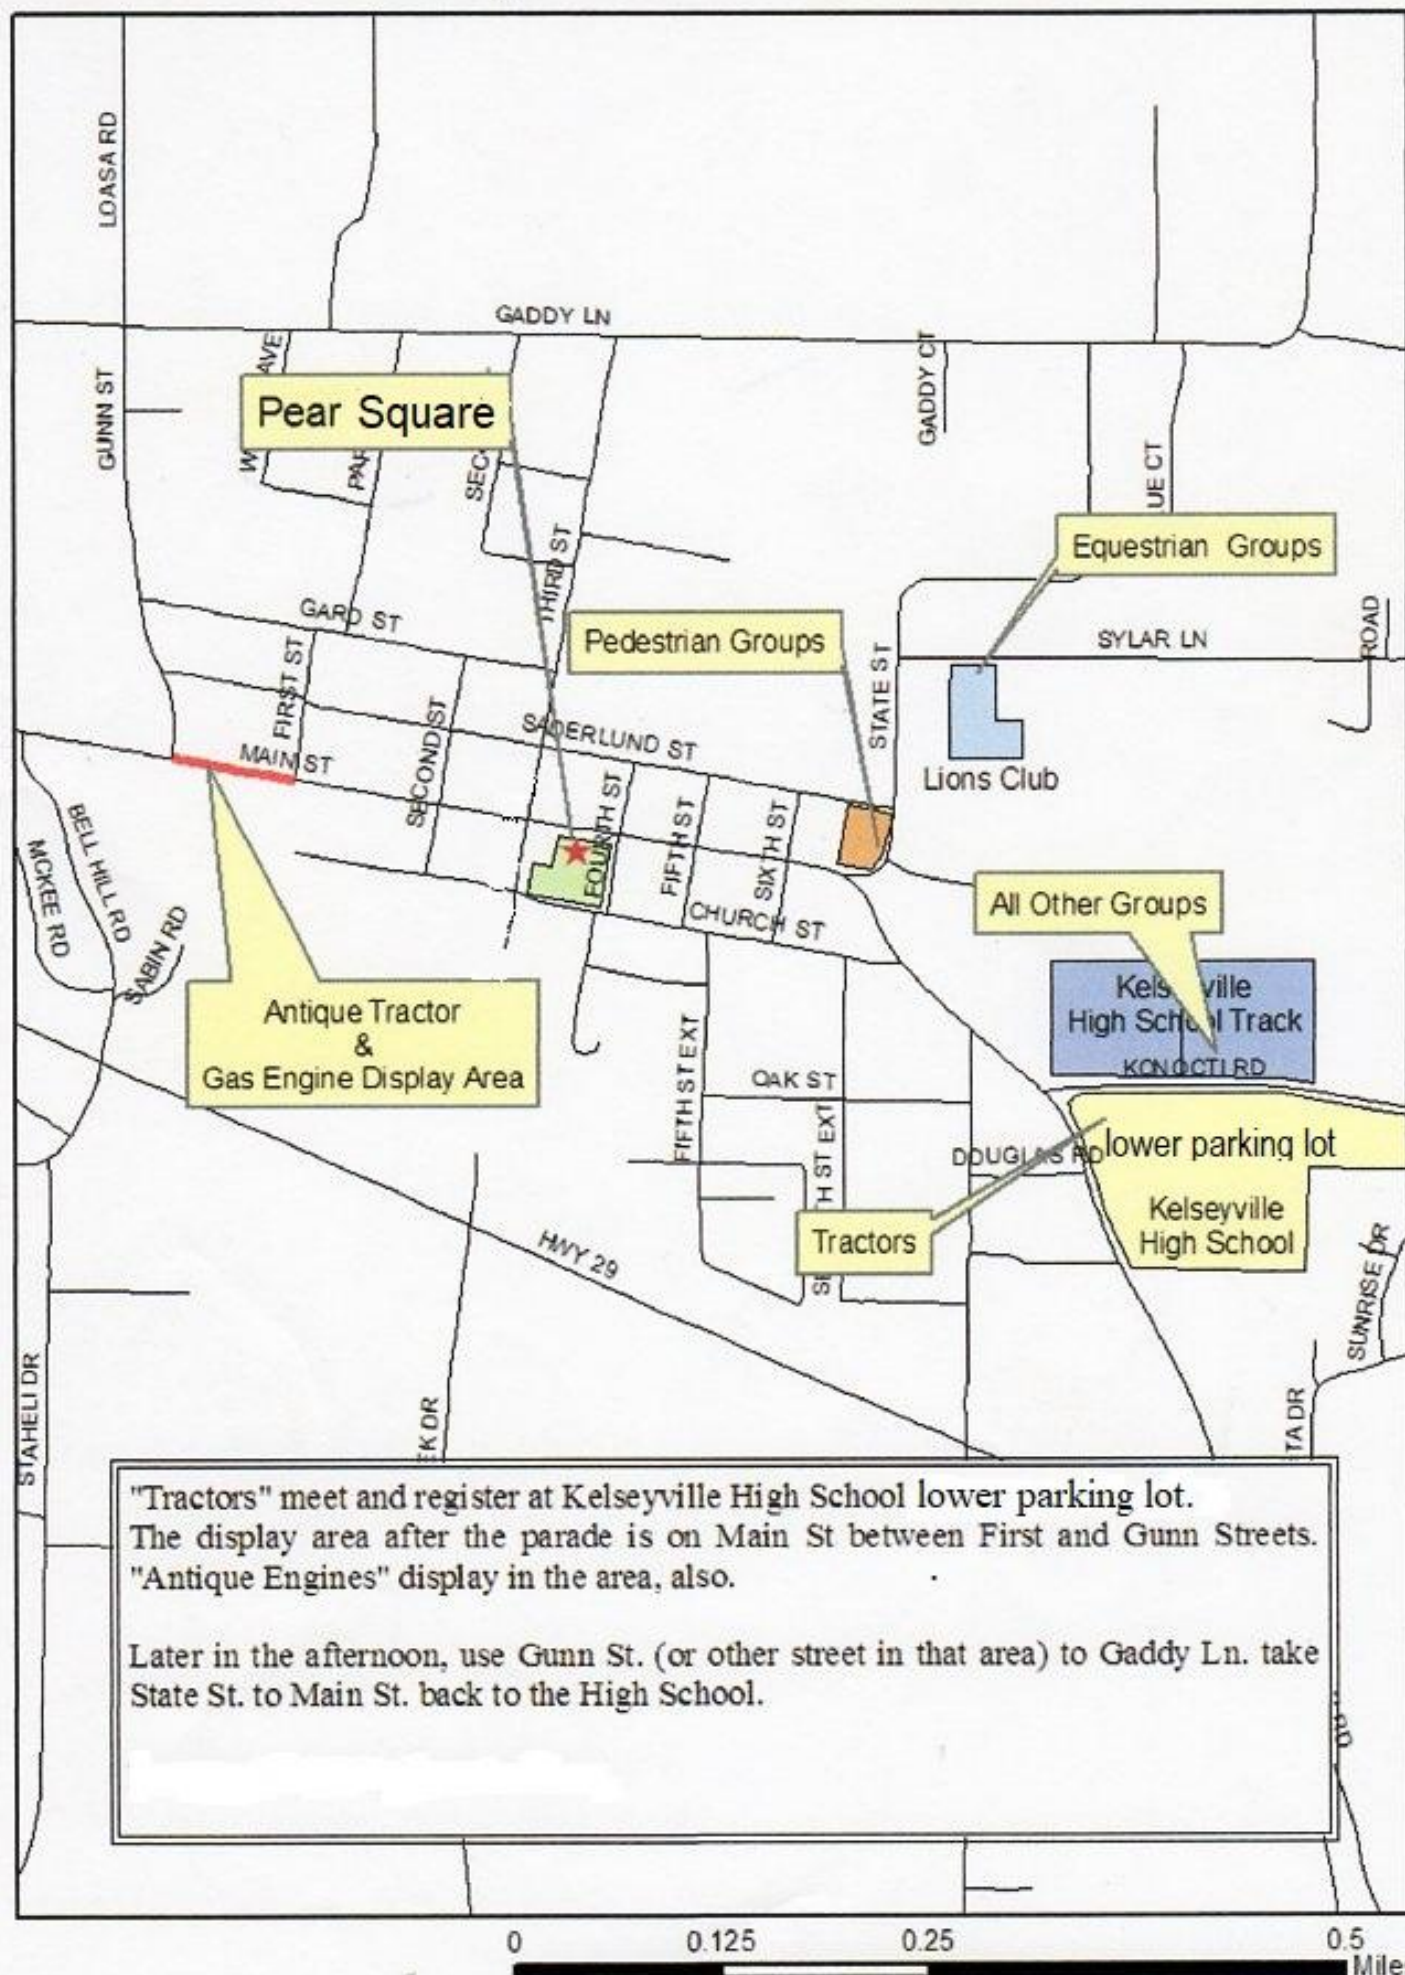

# Kelseyville Pear Festival

"Tractors" meet and register at Kelseyville High School lower parking lot. The display area after the parade is on Main St between First and Gunn Streets. "Antique Engines" display in the area, also.

Later in the afternoon, use Gunn St. (or other street in that area) to Gaddy Ln. take State St. to Main St. back to the High School.